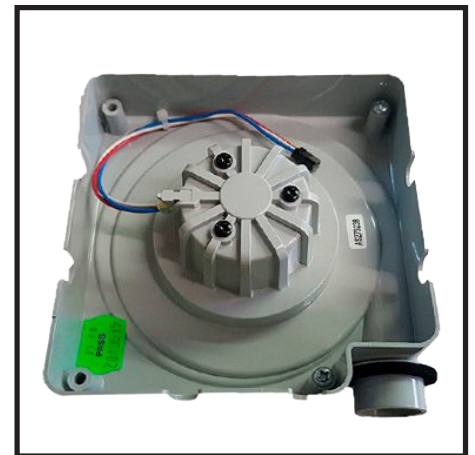

FAST Response - FAST Delivery

VESDA® SPARE PARTS & ACCESSORIES

Stock available NOW!

PIPE & FITTING

SAMPLING POINT

ASPIRATOR

FILTERS

VSP-005 / VSP-962 / VSP-972.