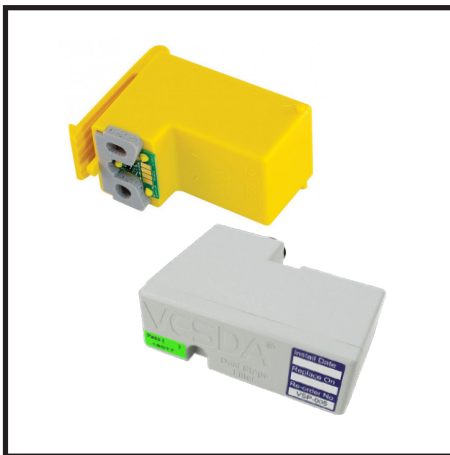

FAST Response - FAST Delivery

VESDA® SPARE PARTS & ACCESSORIES

Stock available NOW!

PIPE & FITTING

SAMPLING POINT

ASPIRATOR

FILTERS

VSP-005 / VSP-962 / VSP-972.